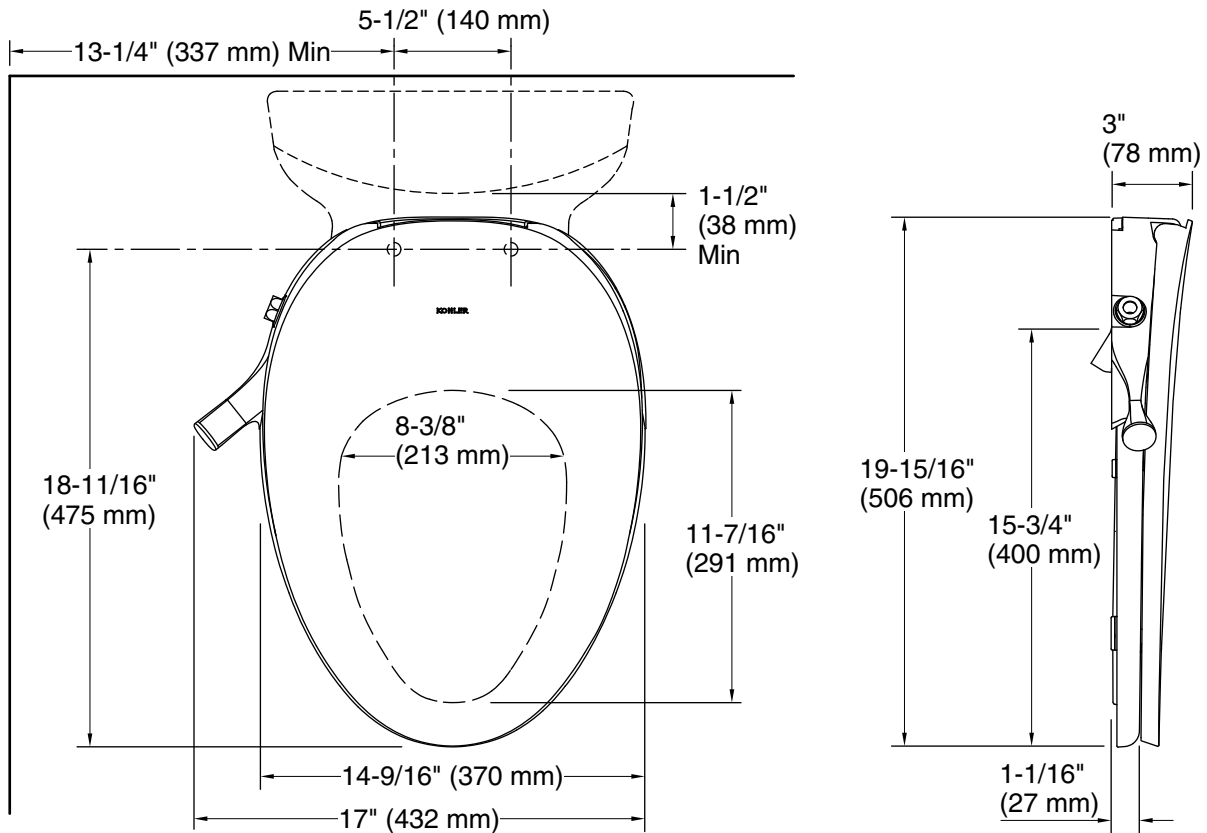

Material

- Plastic construction.

Installation

- Requires connection to toilet water supply line. All hoses and connections are included.

Recommended Products/Accessories

- K-3999 Two-piece elongated toilet, 1.28 gpf
- K-3999-RA Two-piece elongated 1.28 gpf chair height toilet
- K-31621 Two-piece elongated toilet, 1.28 gpf
- K-31621-RA Two-piece elongated 1.28 gpf chair height toilet

Available Colors/Finishes

Color tiles intended for reference only.

Color	Code	Description
-------	------	-------------

	0	White
---	---	-------

Technical Information

All product dimensions are nominal.

- Seat shape type: Elongated
- Seat front type: Closed-front
- Seat-mounting holes: 5-1/2" (140 mm)